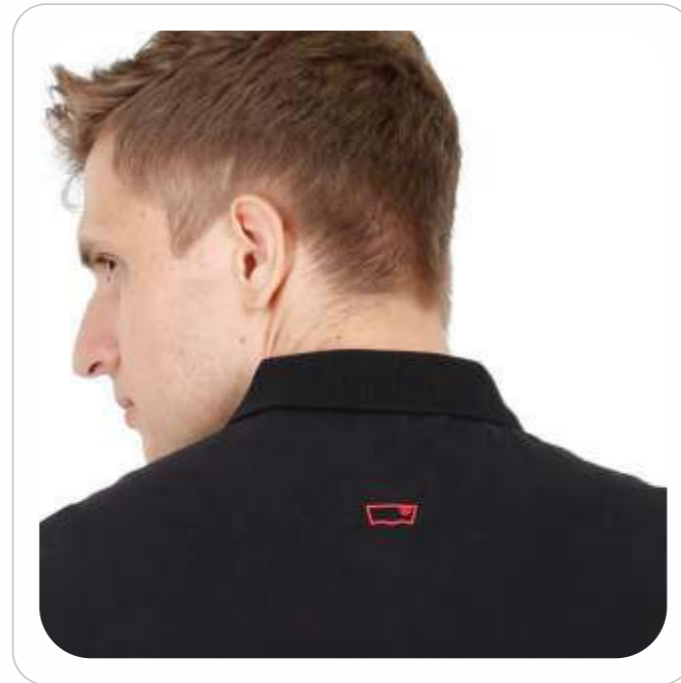

POLO TEE

COLOR

BLACK

FIT & SIZING

REGULAR FIT

UNISEX TEE

MATERIAL

100% COTTON

SIZES

XS S M L XL XXL