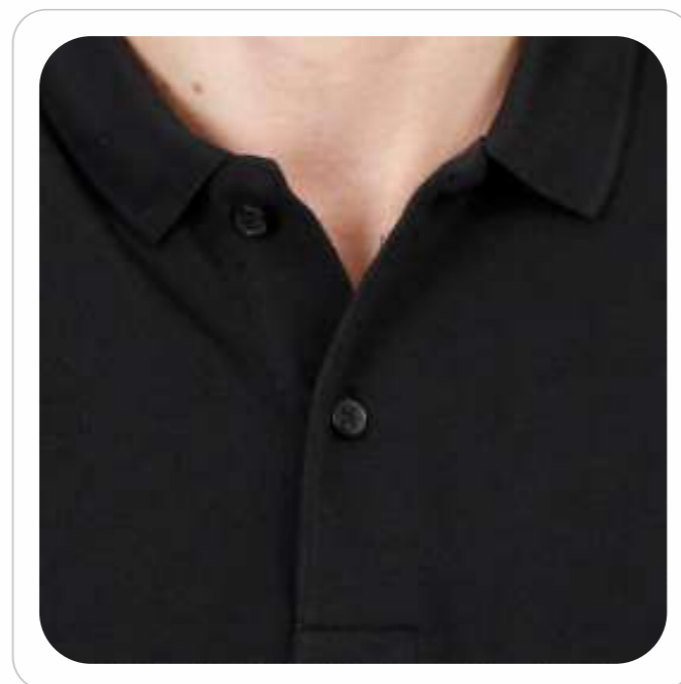

POLO TEE

COLOR

BLACK

FIT & SIZING

REGULAR FIT

UNISEX TEE

MATERIAL

100% COTTON

SIZES

XS S M L XL XXL