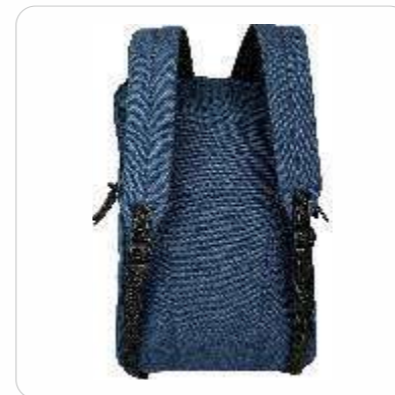

15.6" LAPTOP BAG

FRONT ACCESSORIES POCKET

SIDE WATER BOTTLE HOLDER

WEBBING BELT

DESCRIPTION

Size: One size

47" Length 1.5" Width

Metal Plaque Buckle