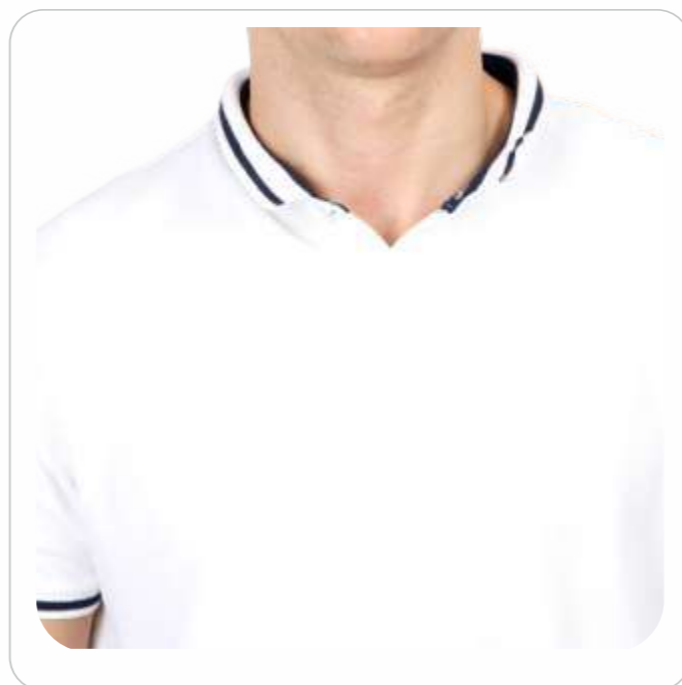

POLO TEE

COLOR

WHITE / BLACK TIPPING

FIT & SIZING

REGULAR FIT

UNISEX TEE

SMALL COLLAR

MATERIAL

100% COTTON

SIZES

XS S M L XL XXL