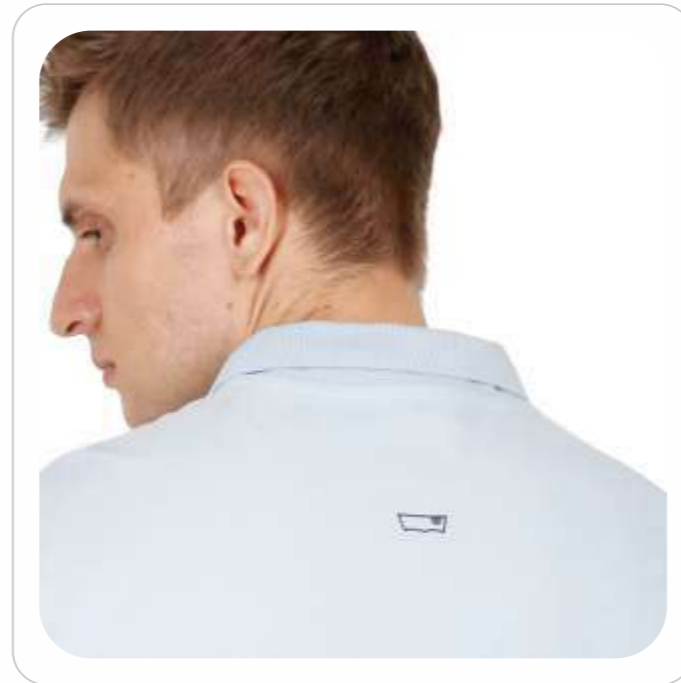

XS S M L XL XXL

POLO TEE

COLOR

LIGHT BLUE

FIT & SIZING

REGULAR FIT

UNISEX TEE

MATERIAL